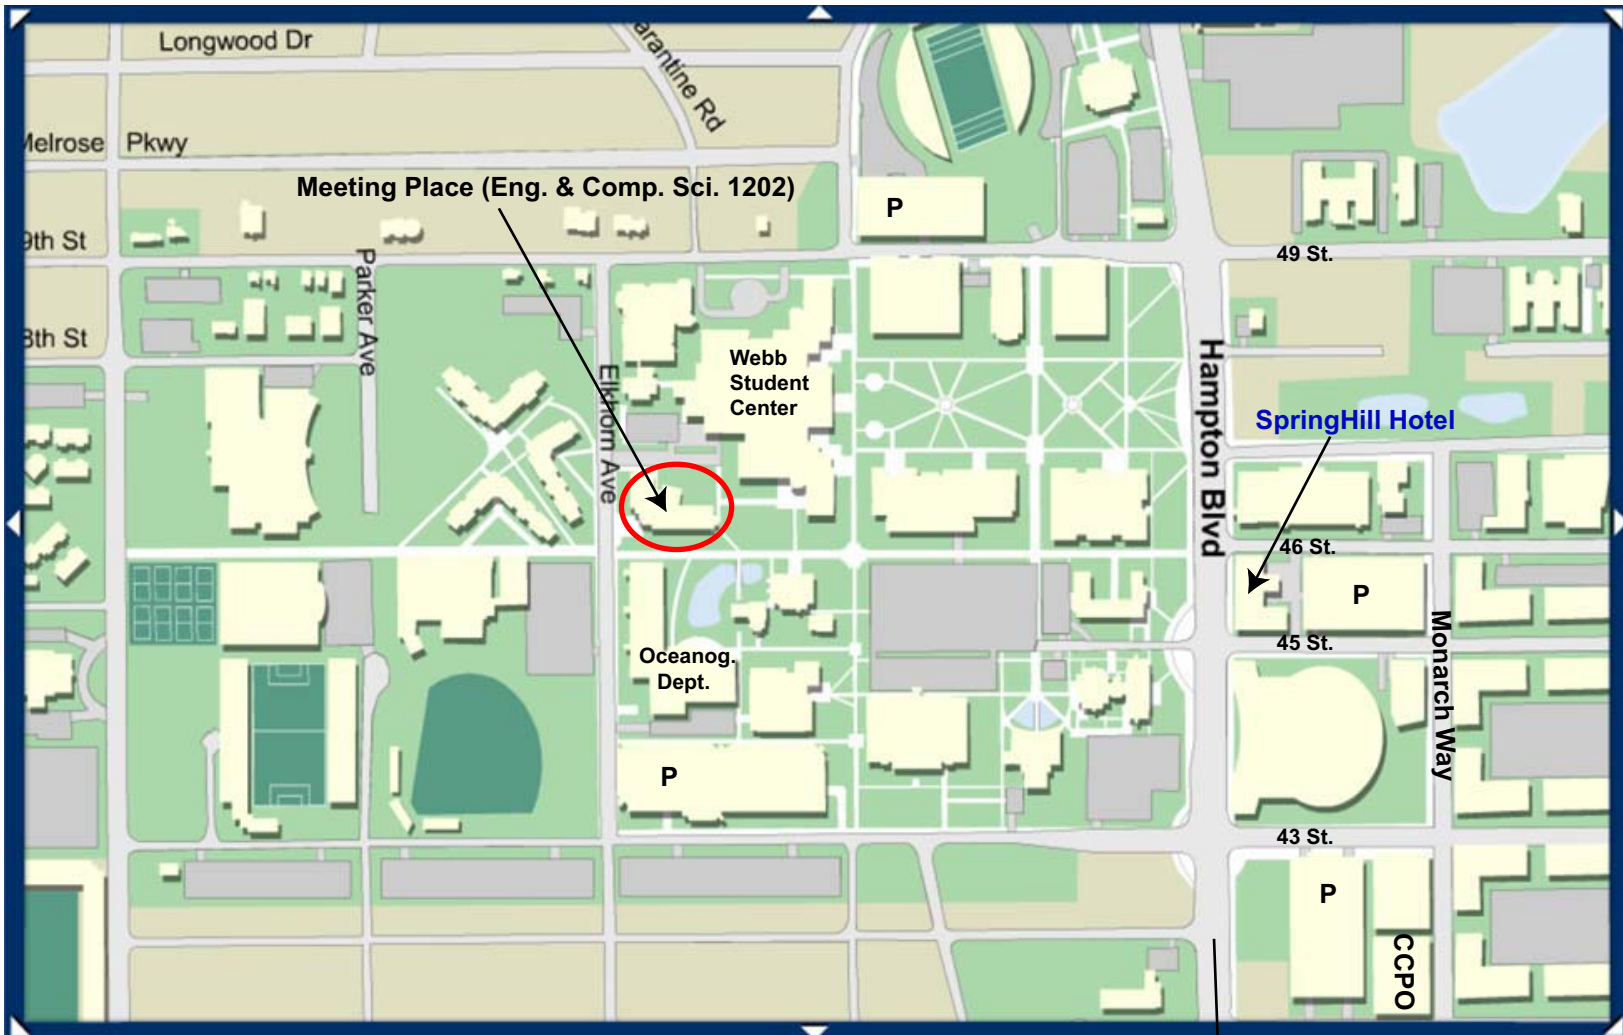

Old Dominion University Campus and IWMO Places

P- parking garages (use visitor metered spaces only)

to downtown Norfolk

- Restaurants:
1. Campus: Webb Center or Monarch Way (cafe, Japanese, Mexican)
 2. Ghent area (drive 1.5mile south then left) on 21st-Colley Ave (many)
 3. Downtown (3.5mile south) on Granby-Main St (many)

Warning: do not walk east of Monarch Way at night (safety)