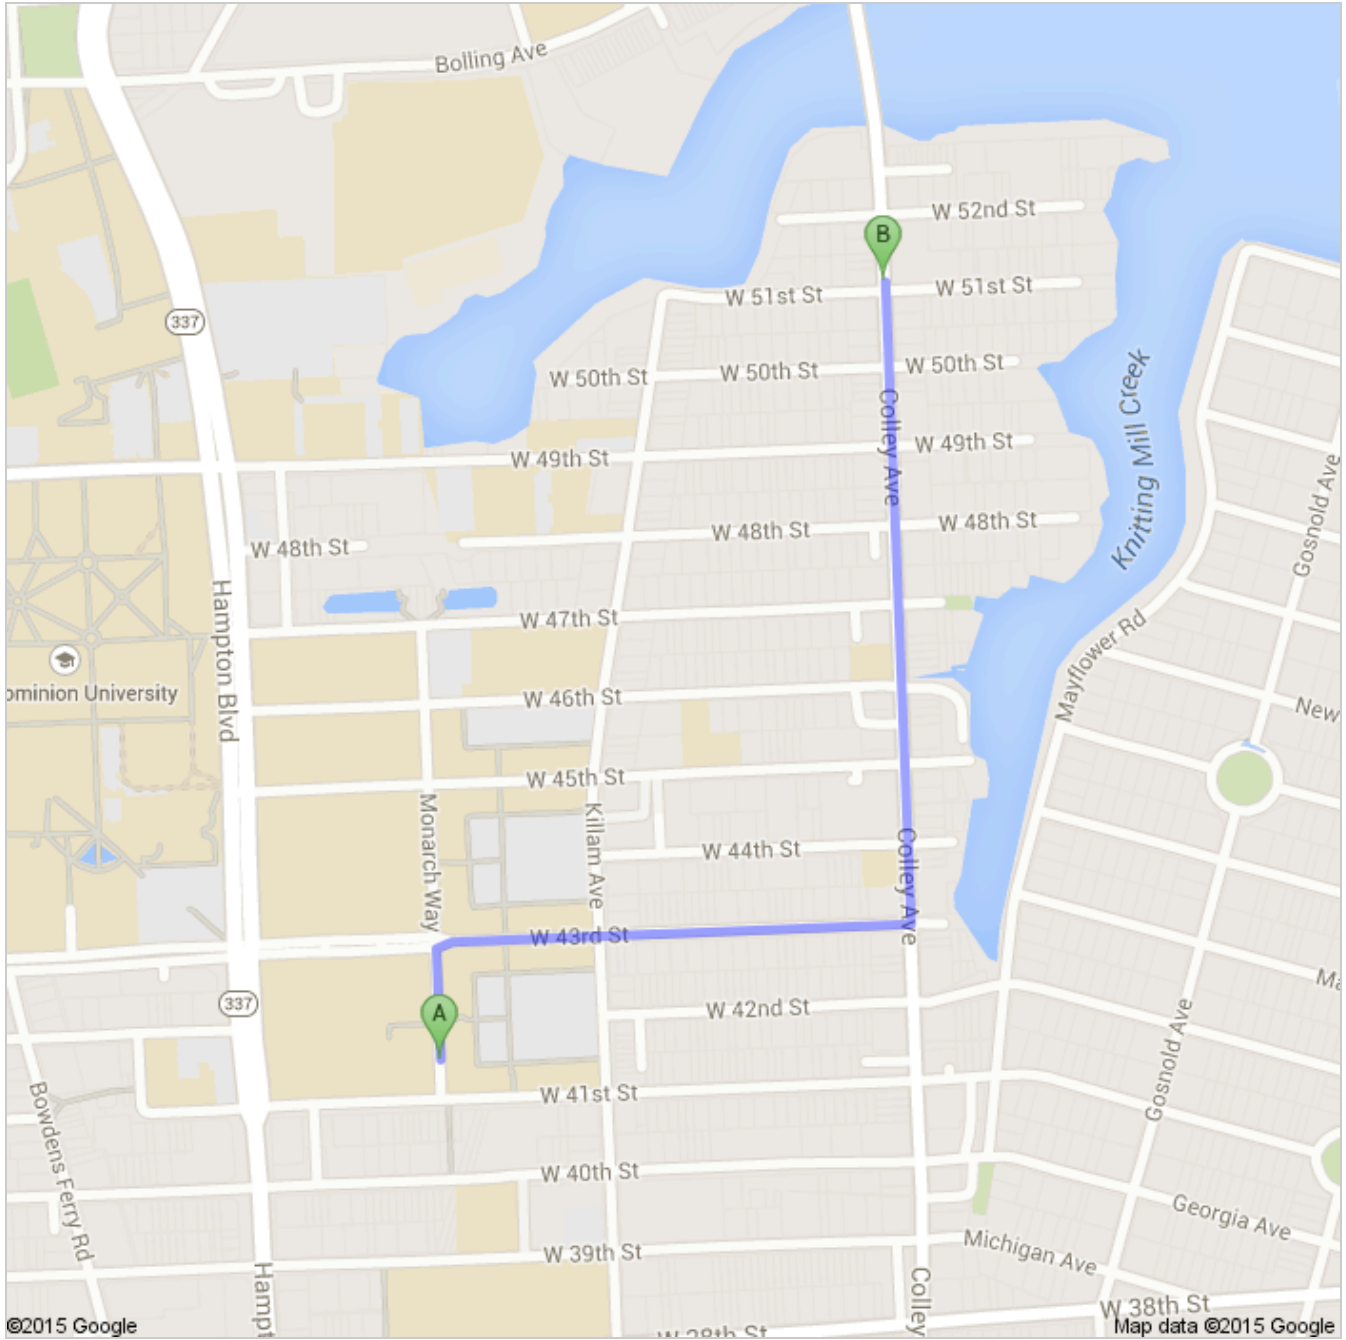

Directions to CHOW Restaurant & Bar

5103 Colley Avenue, Norfolk, VA 23508 - (757) 321-2923

0.8 mi – about 3 mins

A 4111 Monarch Way, Norfolk, VA 23508

1. Head **north** on **Monarch Way** toward **W 43rd St** go 367 ft
total 367 ft

 2. Turn right onto **W 43rd St** go 0.3 mi
About 1 min total 0.4 mi

 3. Turn left onto **Colley Ave** go 0.4 mi
Destination will be on the left total 0.8 mi
About 1 min

B **CHOW Restaurant & Bar**
5103 Colley Avenue, Norfolk, VA 23508 - (757) 321-2923

These directions are for planning purposes only. You may find that construction projects, traffic, weather, or other events may cause conditions to differ from the map results, and you should plan your route accordingly. You must obey all signs or notices regarding your route.

Map data ©2015 Google

Directions weren't right? Please find your route on maps.google.com and click "Report a problem" at the bottom left.