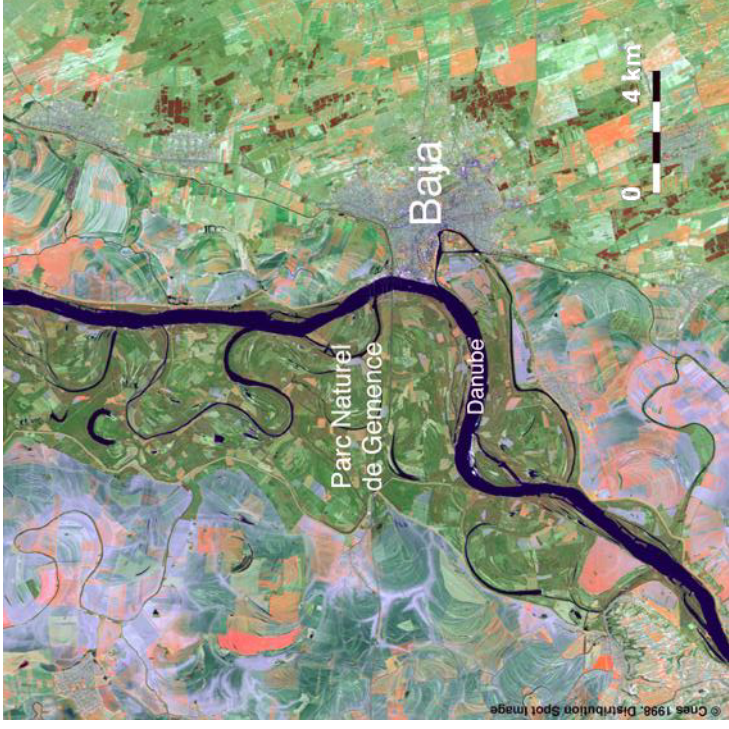

rgb is NIR / Red / Green

rgb is NIR / MIR / Red

South Central Hungary

SPOT4 scene 075/257 dated 27 Mar 1998

Figure 7.02: Fragmented forests and conversion of riparian ecosystem to agriculture